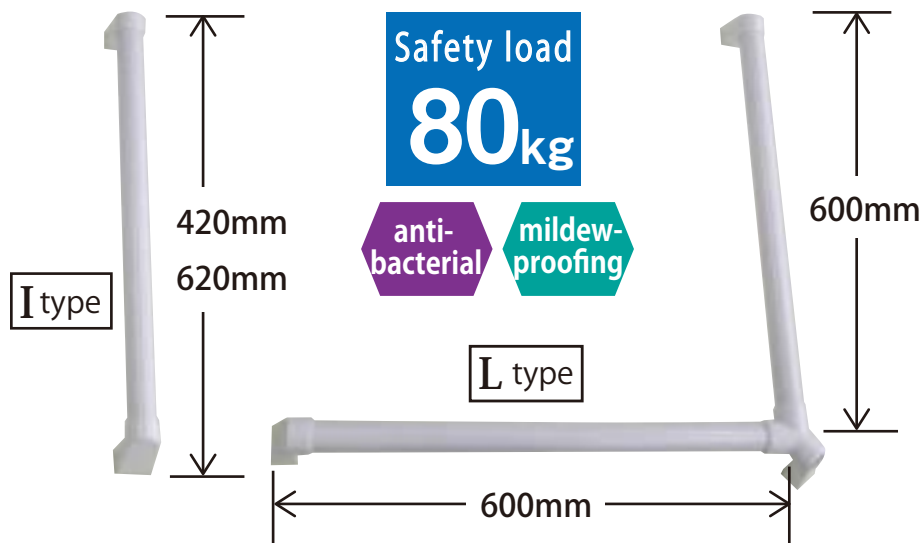

Smart Handrails

Can be attached to wet areas such as bathrooms or lavatories, also to exterior location like back doors or verandas.

High strength is made by stainless steel plate in the bracket.

■ The distance from the wall

for bathrooms

for lavatories

for an entrance

name		material
handrail bars		35mm ϕ antibacterial AES resin
end brackets		antibacterial AES resin + Stainless Steel SUS304
corner brackets		antibacterial AES resin + Stainless Steel SUS304
accessory	bracket mounting screws	Stainless Steel SUS304 $\phi 4 \times 30$ mm
	plugs	HDPE $\phi 6 \times 25$ mm
	handrail bar fixing screws	Stainless Steel SUS304 $\phi 3 \times 10$ mm

slide blister pack

● Thick and Strong pipe

- Simple and stylish design
- Providing the wether resistant AES resin with antibacterial and mildew proofing effects.
- Easy-to-grip 35mm ϕ handrail bars
- Can be cut any lenth you like.

product code	product name	spec (package)	size (mm)	qty's/carton	price
98094690	SO-TS400I	I type (box)	400	10	¥2,900
98094691	SO-TS600I		600		¥3,400
98094692	SO-TS600L	L type (box)	600 \times 600	5	¥5,400
98094576	SO-TS400I (P)	I type (blister pack)	400	10	¥3,000
98094577	SO-TS600I (P)		600		¥3,500
98094578	SO-TS600L (P)	I type (blister pack)	600 \times 600	5	¥5,500