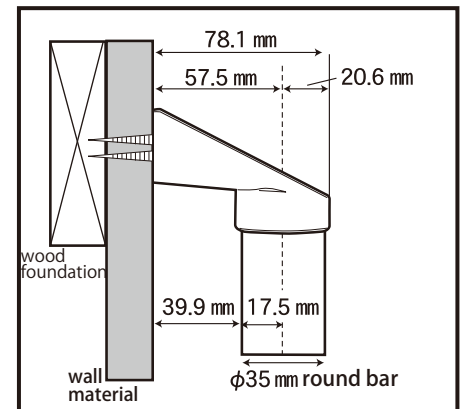

Smart Handrails

Can be attached to wet areas such as bathrooms or lavatories, also to exterior location like back doors or verandas.

High strength is made by stainless steel plate in the bracket.

■ The distance from the wall

for bathrooms

for lavatories

for an entrance

name		material
handrail bars		35mm ϕ antibacterial AES resin
end brackets		antibacterial AES resin + Stainless Steel SUS304
corner brackets		antibacterial AES resin + Stainless Steel SUS304
accessory	bracket mounting screws	Stainless Steel SUS304 $\phi 4 \times 30$ mm
	plugs	HDPE $\phi 6 \times 25$ mm
	handrail bar fixing screws	Stainless Steel SUS304 $\phi 3 \times 10$ mm

slide blister pack

● Thick and Strong pipe

- Simple and stylish design
- Providing the wether resistant AES resin with antibacterial and mildew proofing effects.
- Easy-to-grip 35mm ϕ handrail bars
- Can be cut any lenth you like.

product code	product name	spec (package)	size (mm)	qty's/carton	price
98094690	SO-TS400I	I type (box)	400	10	¥2,900
98094691	SO-TS600I		600		¥3,400
98094692	SO-TS600L	L type (box)	600 \times 600	5	¥5,400
98094576	SO-TS400I (P)	I type (blister pack)	400	10	¥3,000
98094577	SO-TS600I (P)		600		¥3,500
98094578	SO-TS600L (P)	I type (blister pack)	600 \times 600	5	¥5,500